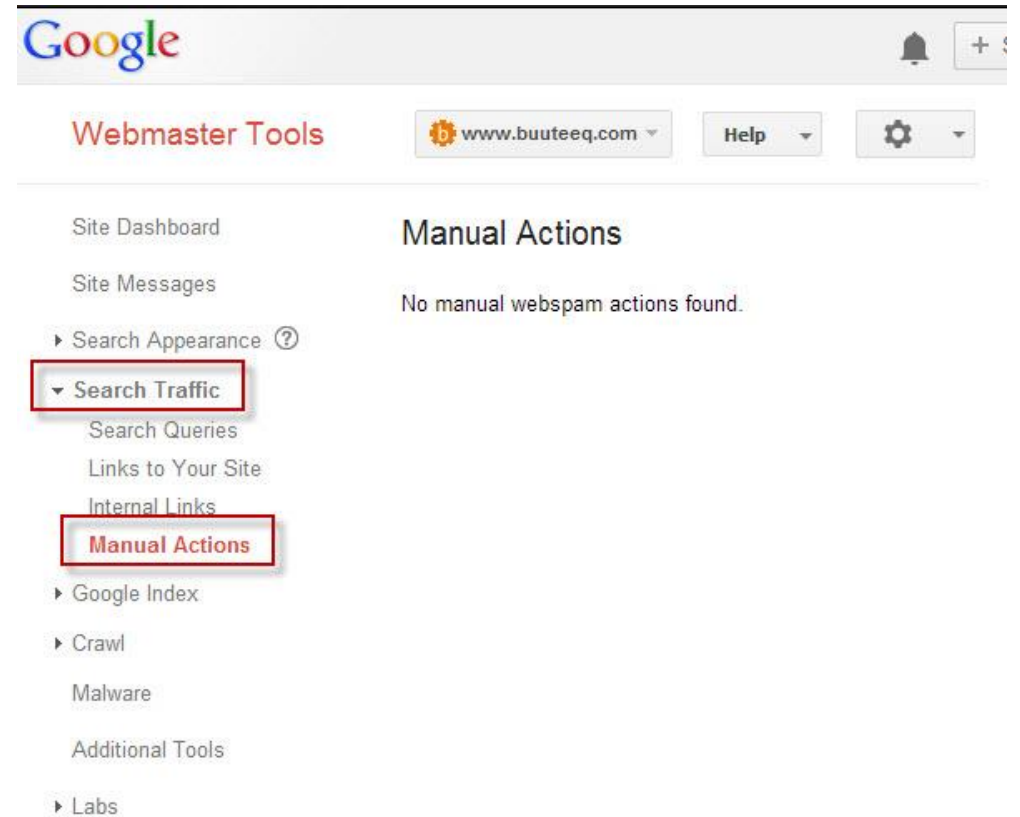

Doesn't Mean Anything Yet!

☆ ⚠ [REDACTED].com/: Unnatural inbound links

Google has detected a pattern of artificial or unnatural links pointing to your site. [Buying links or participating in link schemes](#) in order to manipulate PageRank are violations of Google's [Webmaster Guidelines](#).

As a result, Google has applied a [manual spam action](#) to serenitymalibu.com/. There may be other actions on your site or parts of your site.

Google Penalties

What Is My Penalty?

Check Webmasters Tools!

THIS IS WHAT YOU WANT TO SEE!

Google Penalties

What Is My Penalty?

Check Webmasters Tools!

This is the Partial Match Penalty... Maybe The Most Common...

The screenshot shows the Google Webmaster Tools interface. On the left is a navigation menu with items like Site Dashboard, Site Messages, Search Appearance, Search Traffic (with sub-items Search Queries, Links to Your Site, Internal Links, and Manual Actions), Google Index, Crawl, Malware, Additional Tools, and Labs. The main content area is titled 'Manual Actions' and shows 'Site-wide matches: None'. A dropdown menu is open for 'Partial matches', with a sub-header 'Some manual actions apply to specific pages, sections, or links'. Below this is a table with two columns: 'Reason' and 'Affects'. The table contains one entry: 'Unnatural links to your site—impacts links' under Reason, and 'Some incoming links' under Affects. The description for this entry states: 'Google has detected a pattern of unnatural artificial, deceptive, or manipulative links pointing to pages on this site. Some links may be outside of the webmaster's control, so for this incident we are taking targeted action on the unnatural links instead of on the site's ranking as a whole. Learn more.' A red button labeled 'REQUEST A REVIEW' is positioned below the table.