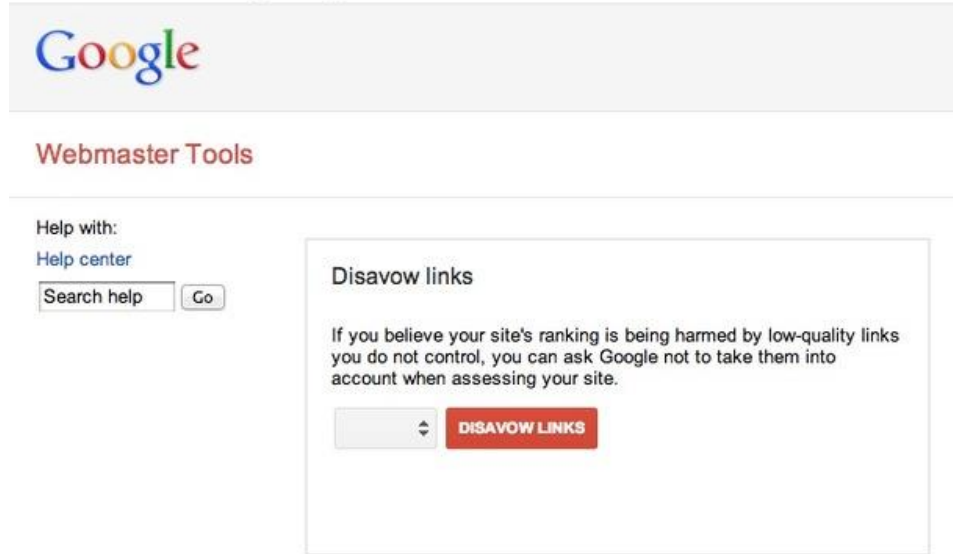

What Are Your Options?

JUST DON'T DO IT!