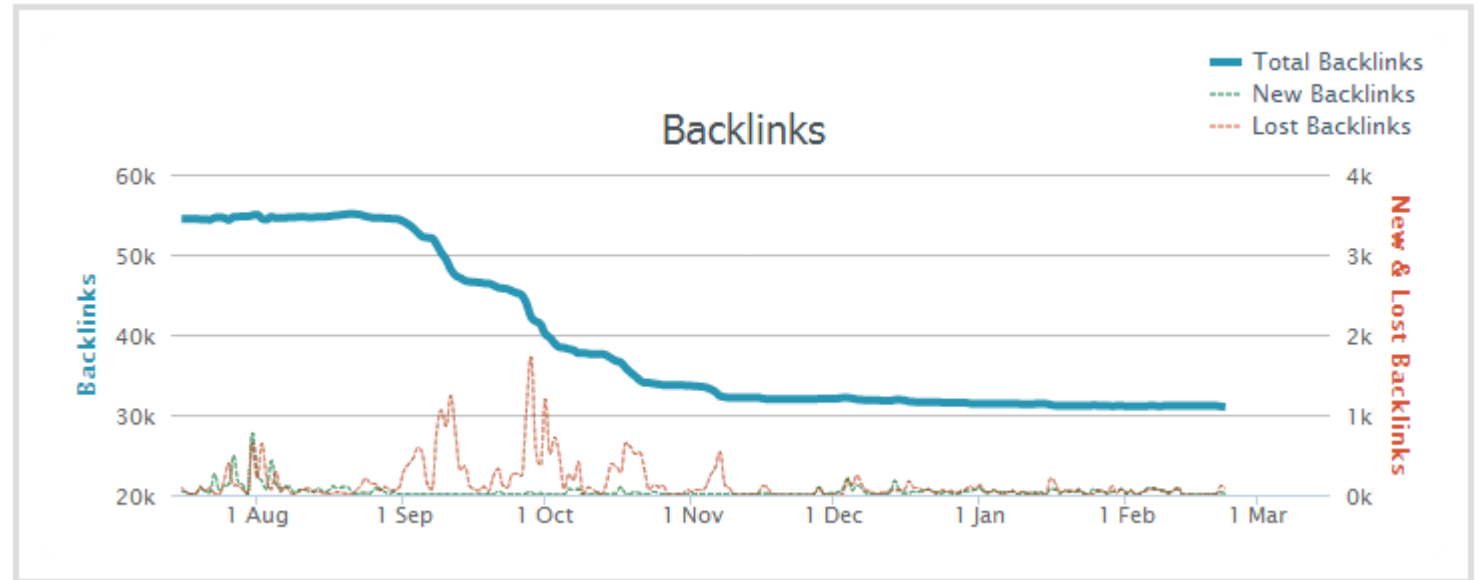

What Is My Penalty?

**Maybe Its Not
YOUR Penalty!**

Google Penalties